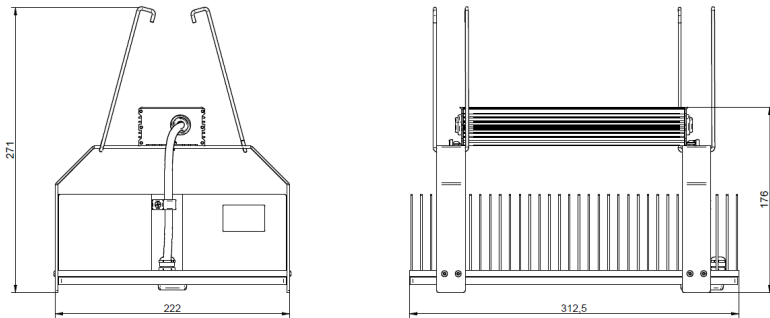

### Light distributon

— C0 - C180  
— C90 - C270

### Dimensions

Specification item	Unit	Value
Length	[mm]	312.5
Width	[mm]	222
Height	[mm]	176
Weight	[kg]	5.2