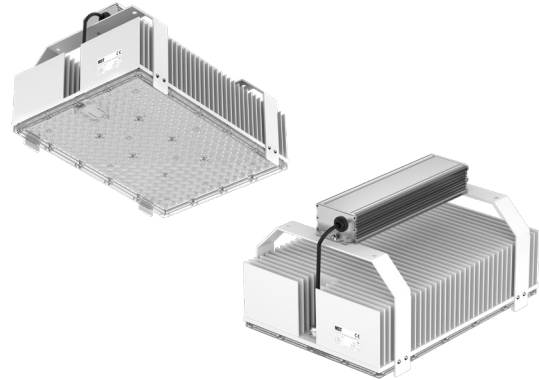

## GrowLED TC 1150 360W

### Product description

- Direct replacement for 600W HPS fixture at 40% energy savings
- TC series for greenhouse toplighting
- Plug & Play solution enabling easy connection
- 4 hanging suspensions for simple mounting
- Multiple light spectrum for different growth stage
- Broad spectrum with implemented white light for comfortable human work environment
- Equipped with an optical lens system for effective light distribution
- Passive cooling means no extensive heat like in HPS
- Guarantee 5 years
- Possible customization

### Dimensions

Specification item	Unit	Value
Length	[mm]	312.5
Width	[mm]	222
Height	[mm]	176
Weight	[kg]	5.2