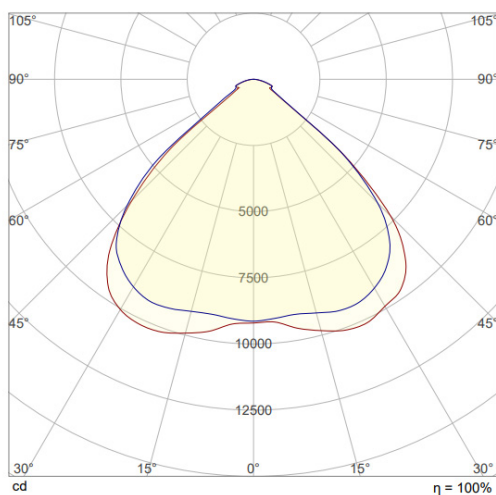

Light distributon