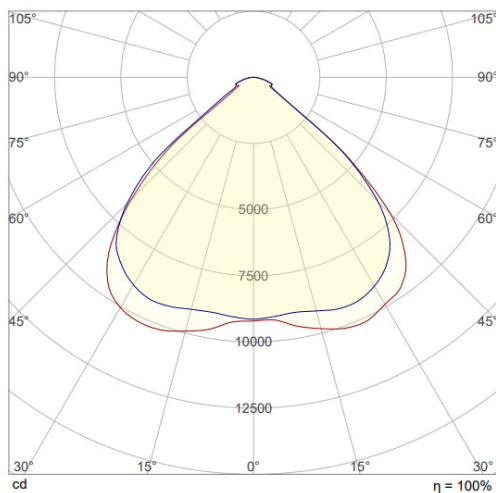

Light distributon