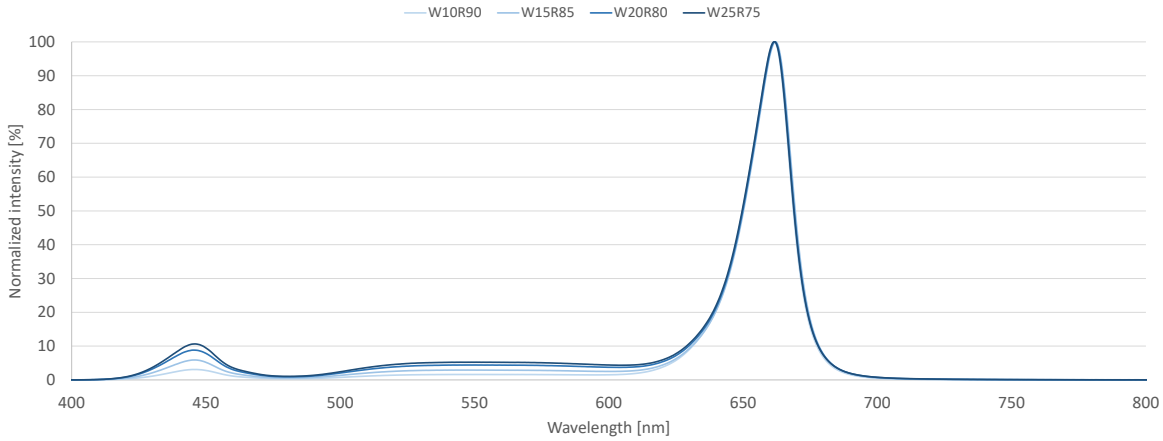

GrowLED TC 2000 550W

Product name	Ordering code	Spectrum type	PPF [$\mu\text{mol/s}$]	Efficacy [$\mu\text{mol/J}$]	Power [W]	Current nominal [A]
GrowLED TC 2000 550W 400V-0.4NC DIM-0.25NC NS90 W10R90	-	W10R90	2067	3.7	564	1.41
GrowLED TC 2000 550W 400V-0.4NC DIM-0.25NC NS90 W15R85	-	W15R85	1982	3.6	556	1.39
GrowLED TC 2000 550W 400V-0.4NC DIM-0.25NC NS90 W20R80	-	W20R80	1898	3.5	546	1.37
GrowLED TC 2000 550W 400V-0.4NC DIM-0.25NC NS90 W25R75	-	W25R75	1812	3.4	535	1.34

Specification item	Unit	400V
Power factor		0.97
Total Harmonic Distortion	[%]	<20
Dimming		on request
IP Rating		IP65
Ambient temperature	[°C]	-25 ... +40

Light distributon

— C0 - C180
— C90 - C270

GrowLED TC 2000 550W

Spectrum

Dimensions

Specification item	Unit	Value
Length	[mm]	312.5
Width	[mm]	222
Height	[mm]	176
Weight	[kg]	6.5

Ordering codes

Product name	Ordering code	Pieces per box	Pieces per pallet	Box dimensions [mm]
GrowLED TC 2000 550W 400V-0.4NC DIM-0.25NC NS90 W10R90	-	1	72	328 x 238 x 198
GrowLED TC 2000 550W 400V-0.4NC DIM-0.25NC NS90 W15R85	-	1	72	328 x 238 x 198
GrowLED TC 2000 550W 400V-0.4NC DIM-0.25NC NS90 W20R80	-	1	72	328 x 238 x 198
GrowLED TC 2000 550W 400V-0.4NC DIM-0.25NC NS90 W25R75	-	1	72	328 x 238 x 198