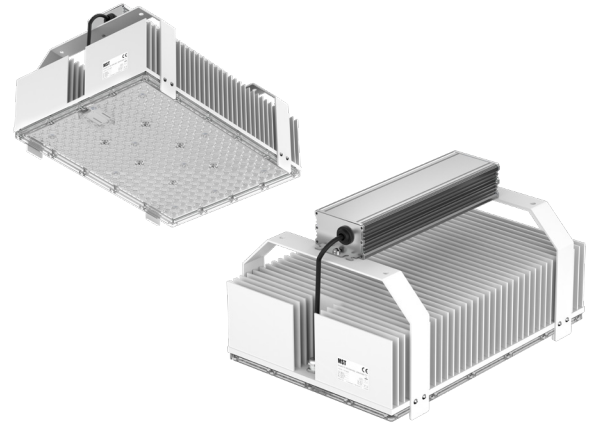

GrowLED TC 2000 550W

Product description

- Direct replacement for 1000W HPS fixture with 40% energy savings
- TC series for greenhouse toplighting
- Plug & Play solution enabling easy connection
- 4 hanging suspensions for simple mounting
- Multiple light spectrum for different growth stage
- Broad spectrum with implemented white light for comfortable human work environment
- Equipped with an optical lens system for effective light distribution
- Passive cooling means no extensive heat like in HPS
- Guarantee 5 years
- Possible customization

GrowLED TC 2000 550W

Product name	Ordering code	Spectrum type	PPF [$\mu\text{mol/s}$]	Efficacy [$\mu\text{mol/J}$]	Power [W]	Current nominal [A]
GrowLED TC 2000 550W 400V-0.4NC DIM-0.25NC NS90 W10R90	-	W10R90	2067	3.7	564	1.41
GrowLED TC 2000 550W 400V-0.4NC DIM-0.25NC NS90 W15R85	-	W15R85	1982	3.6	556	1.39
GrowLED TC 2000 550W 400V-0.4NC DIM-0.25NC NS90 W20R80	-	W20R80	1898	3.5	546	1.37
GrowLED TC 2000 550W 400V-0.4NC DIM-0.25NC NS90 W25R75	-	W25R75	1812	3.4	535	1.34

Spectrum

Dimensions

Specification item	Unit	Value
Length	[mm]	312.5
Width	[mm]	222
Height	[mm]	176
Weight	[kg]	6.5

Ordering codes

Product name	Ordering code	Pieces per box	Pieces per pallet	Box dimensions [mm]
GrowLED TC 2000 550W 400V-0.4NC DIM-0.25NC NS90 W10R90	-	1	72	328 x 238 x 198
GrowLED TC 2000 550W 400V-0.4NC DIM-0.25NC NS90 W15R85	-	1	72	328 x 238 x 198
GrowLED TC 2000 550W 400V-0.4NC DIM-0.25NC NS90 W20R80	-	1	72	328 x 238 x 198
GrowLED TC 2000 550W 400V-0.4NC DIM-0.25NC NS90 W25R75	-	1	72	328 x 238 x 198