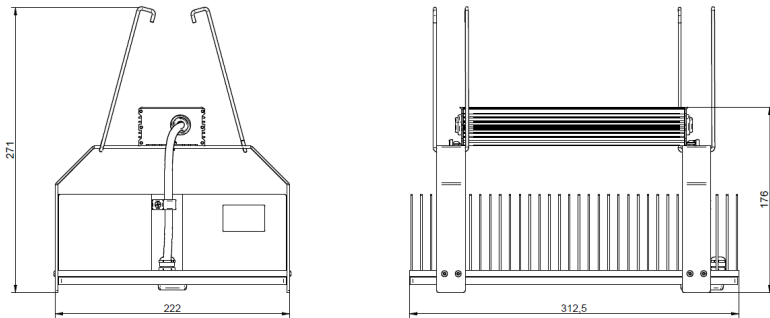

Specification item	Unit	400V
Power factor		0.97
Total Harmonic Distortion	[%]	<20
Dimming		on request
IP Rating		IP65
Ambient temperature	[°C]	-25 ... +40

Light distributon

— C0 - C180
— C90 - C270

GrowLED TC 2000 550W

Spectrum

Dimensions

Specification item	Unit	Value
Length	[mm]	312.5
Width	[mm]	222
Height	[mm]	176
Weight	[kg]	6.5

Ordering codes

Product name	Ordering code	Pieces per box	Pieces per pallet	Box dimensions [mm]
GrowLED TC 2000 550W 400V-0.4NC DIM-0.25NC NS90 W10R90	-	1	72	328 x 238 x 198
GrowLED TC 2000 550W 400V-0.4NC DIM-0.25NC NS90 W15R85	-	1	72	328 x 238 x 198
GrowLED TC 2000 550W 400V-0.4NC DIM-0.25NC NS90 W20R80	-	1	72	328 x 238 x 198
GrowLED TC 2000 550W 400V-0.4NC DIM-0.25NC NS90 W25R75	-	1	72	328 x 238 x 198