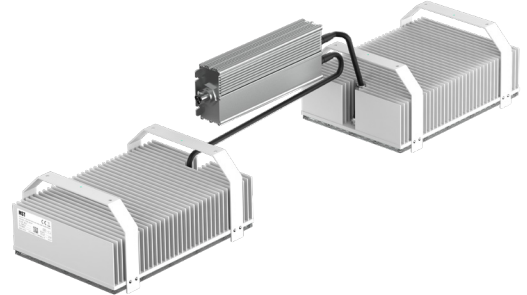

GrowLED TC 4000 1200W

Product description

- TC series for greenhouse toplighting
- Plug & Play solution enabling easy connection
- Multiple light spectrum for different growth stage
- Broad spectrum with implemented white light for comfortable human work environment
- Equipped with an optical lens system for effective light distribution
- Passive cooling means no extensive heat like in HPS
- Guarantee 5 years
- Possible customization

GrowLED TC 4000 1200W

Product name	Ordering code	Spectrum type	PPF [$\mu\text{mol/s}$]	Efficacy [$\mu\text{mol/J}$]	Power [W]	Current nominal [A]
GrowLED TC 4000 1200W 400V-0.4NC DIM-0.25NC NS90 W10R90	1010 119 01446	W10R90	4164	3.7	1134	2.84
GrowLED TC 4000 1200W 400V-0.4NC DIM-0.25NC NS90 W15R85	-	W15R85	4014	3.6	1130	2.82
GrowLED TC 4000 1200W 400V-0.4NC DIM-0.25NC NS90 W20R80	-	W20R80	3866	3.4	1124	2.80
GrowLED TC 4000 1200W 400V-0.4NC DIM-0.25NC NS90 W25R75	-	W25R75	3718	3.3	1120	2.80