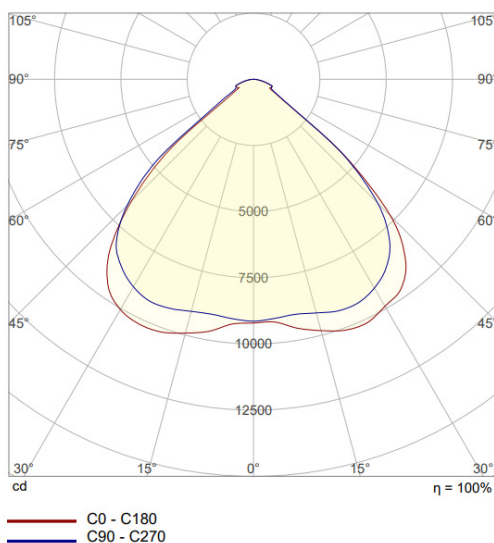

Light distributon