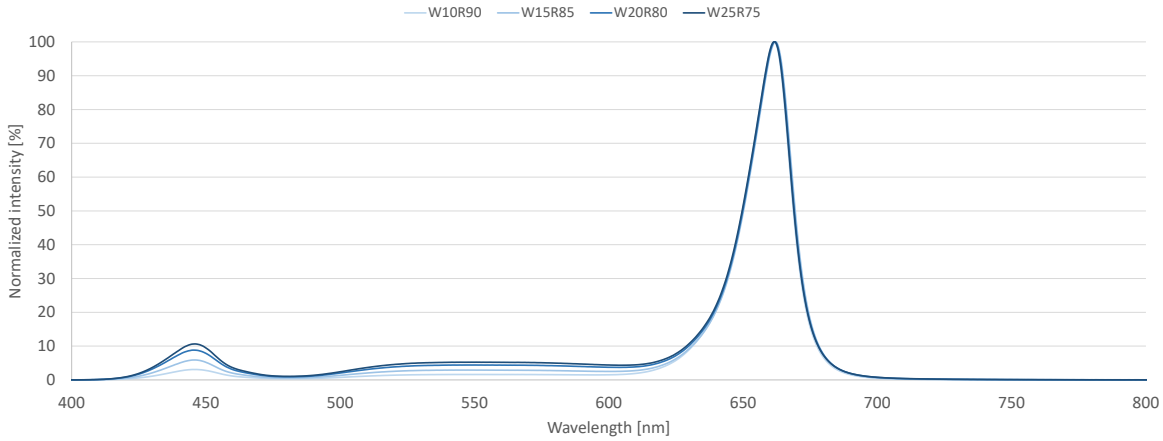

GrowLED TC 4000 1200W

Spectrum