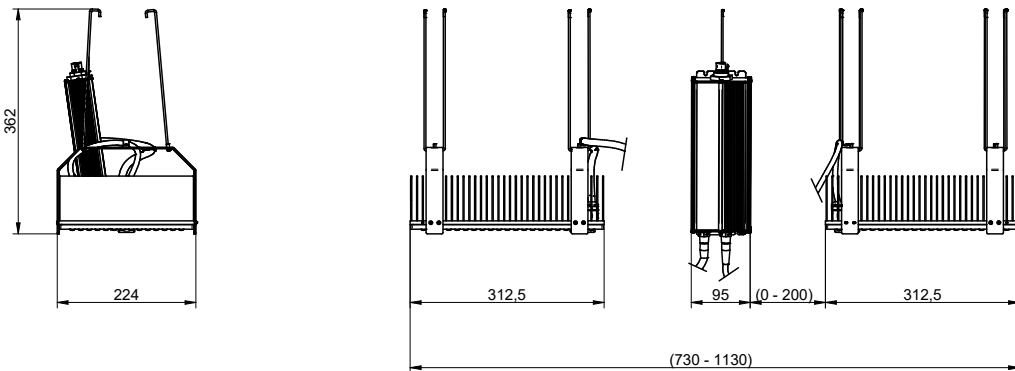

Specification item	Unit	400V
Power factor		0.97
Total Harmonic Distortion	[%]	<20
Dimming		on request
IP Rating		IP65
Ambient temperature	[°C]	-25 ... +40

Light distributon

GrowLED TC 4000 1200W

Spectrum

Dimensions

Specification item	Unit	Value
Length	[mm]	730-1130
Width	[mm]	224
Height	[mm]	362
Weight	[kg]	11.5

Ordering codes

Product name	Ordering code	Pieces per box	Pieces per pallet	Box dimensions [mm]
GrowLED TC 4000 1200W 400V-0.4NC DIM-0.25NC NS90 W10R90	1010 119 01446	1	36	328 x 238 x 198
GrowLED TC 4000 1200W 400V-0.4NC DIM-0.25NC NS90 W15R85	-	1	36	328 x 238 x 198
GrowLED TC 4000 1200W 400V-0.4NC DIM-0.25NC NS90 W20R80	-	1	36	328 x 238 x 198
GrowLED TC 4000 1200W 400V-0.4NC DIM-0.25NC NS90 W25R75	-	1	36	328 x 238 x 198