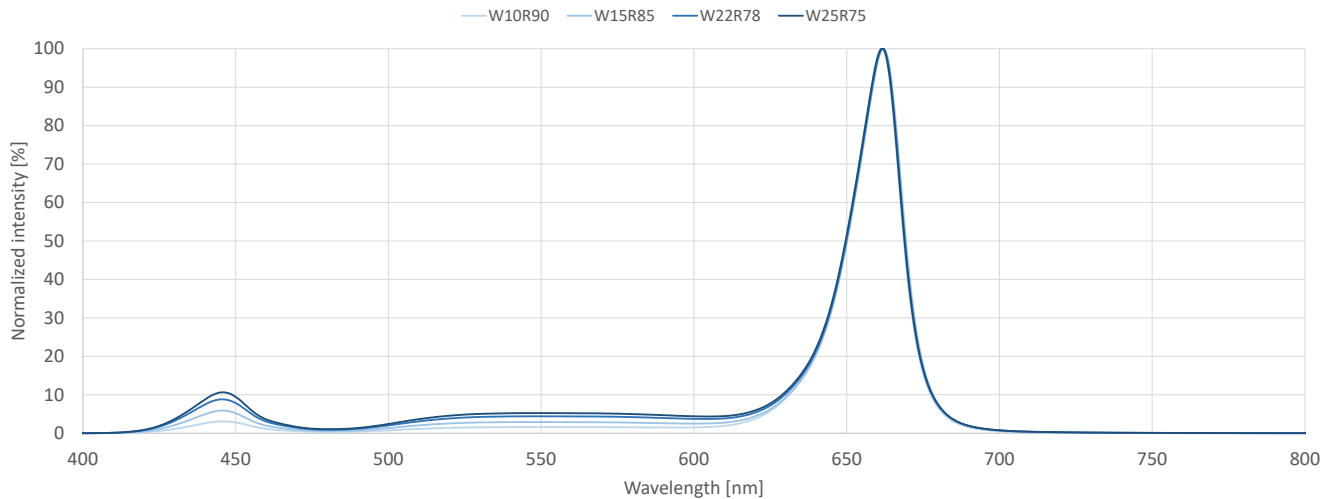

GrowLED TC 700 240W

Product name	Ordering code	Spectrum type	PPF [μmol/s]	Efficacy [μmol/J]	Power [W]	Current nominal [A]
GrowLED TC 700 240W 230V-0.3SCH DIM-0.25NC NS90 W10R90	1010 119 01546	W10R90	740	3.7	200	0.87
GrowLED TC 700 240W 230V-0.3SCH DIM-0.25NC NS90 W15R85	-	W15R85	733	3.6	203	0.88
GrowLED TC 700 240W 230V-0.3SCH DIM-0.25NC NS90 W22R78	-	W22R78	727	3.5	206	0.90
GrowLED TC 700 240W 230V-0.3SCH DIM-0.25NC NS90 W25R75	-	W25R75	720	3.4	208	0.90

Tolerance range for optical and electrical ±10%

Connections

Specification item	Cable length [m]	Connector
Mains	0.3	Schuko /Wieland/No Connector
Dimming	0.25	LLT /Wieland/No Connector

Technical data

Specification item	Unit	230V
Power factor		0.97
Total Harmonic Distortion	[%]	<20
Dimming		on request
IP Rating		IP65
Ambient temperature	[°C]	-25 ... +40

Light distributon

GrowLED TC 700 240W

Spectrum

Dimensions

Specification item	Unit	Value
Length	[mm]	217
Width	[mm]	222
Height	[mm]	176
Weight	[kg]	3.9

Ordering codes

Product name	Ordering code	Pieces per box	Pieces per pallet	Box dimensions [mm]
GrowLED TC 700 240W 230V-0.3SCH DIM-0.25NC NS90 W10R90	1010 119 01546	1	105	265 x 230 x 200
GrowLED TC 700 240W 230V-0.3SCH DIM-0.25NC NS90 W15R85	-	1	105	265 x 230 x 200
GrowLED TC 700 240W 230V-0.3SCH DIM-0.25NC NS90 W22R78	-	1	105	265 x 230 x 200
GrowLED TC 700 240W 230V-0.3SCH DIM-0.25NC NS90 W25R75	-	1	105	265 x 230 x 200