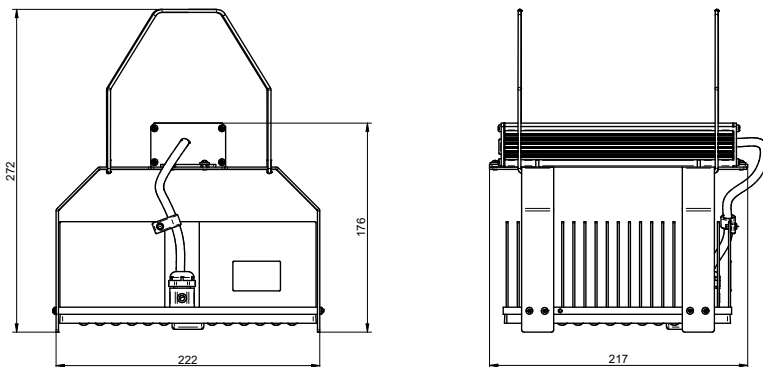

Tolerance range for optical and electrical ±10%

Connections

Specification item	Cable length [m]	Connector
Mains	0.3	Schuko /Wieland/No Connector
Dimming	0.25	LLT /Wieland/No Connector

Technical data

Specification item	Unit	230V
Power factor		0.97
Total Harmonic Distortion	[%]	<20
Dimming		on request
IP Rating		IP65
Ambient temperature	[°C]	-25 ... +40

Light distributon

GrowLED TC 700 240W

Spectrum

Dimensions

Specification item	Unit	Value
Length	[mm]	217
Width	[mm]	222
Height	[mm]	176
Weight	[kg]	3.9

Ordering codes

Product name	Ordering code	Pieces per box	Pieces per pallet	Box dimensions [mm]
GrowLED TC 700 240W 230V-0.3SCH DIM-0.25NC NS90 W10R90	1010 119 01546	1	105	265 x 230 x 200
GrowLED TC 700 240W 230V-0.3SCH DIM-0.25NC NS90 W15R85	-	1	105	265 x 230 x 200
GrowLED TC 700 240W 230V-0.3SCH DIM-0.25NC NS90 W22R78	-	1	105	265 x 230 x 200
GrowLED TC 700 240W 230V-0.3SCH DIM-0.25NC NS90 W25R75	-	1	105	265 x 230 x 200