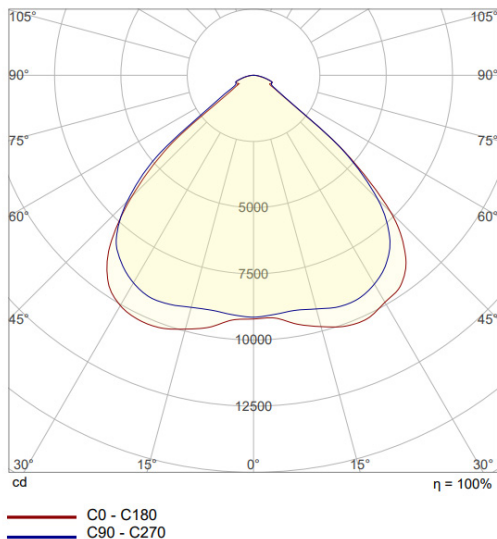

GrowLED TC 700 240W

Product name	Ordering code	Spectrum type	PPF [μmol/s]	Efficacy [μmol/J]	Power [W]	Current nominal [A]
GrowLED TC 700 240W 230V-0.3SCH DIM-0.25NC NS90 W10R90	1010 119 01546	W10R90	740	3.7	200	0.87
GrowLED TC 700 240W 230V-0.3SCH DIM-0.25NC NS90 W15R85	-	W15R85	733	3.6	203	0.88
GrowLED TC 700 240W 230V-0.3SCH DIM-0.25NC NS90 W22R78	-	W22R78	727	3.5	206	0.90
GrowLED TC 700 240W 230V-0.3SCH DIM-0.25NC NS90 W25R75	-	W25R75	720	3.4	208	0.90

Tolerance range for optical and electrical ±10%

Connections

Specification item	Cable length [m]	Connector
Mains	0.3	Schuko /Wieland/No Connector
Dimming	0.25	LLT /Wieland/No Connector

Technical data

Specification item	Unit	230V
Power factor		0.97
Total Harmonic Distortion	[%]	<20
Dimming		on request
IP Rating		IP65
Ambient temperature	[°C]	-25 ... +40

Light distributon

GrowLED TC 700 240W

Spectrum

Dimensions

Specification item	Unit	Value
Length	[mm]	217
Width	[mm]	222
Height	[mm]	176
Weight	[kg]	3.9

Ordering codes

Product name	Ordering code	Pieces per box	Pieces per pallet	Box dimensions [mm]
GrowLED TC 700 240W 230V-0.3SCH DIM-0.25NC NS90 W10R90	1010 119 01546	1	105	265 x 230 x 200
GrowLED TC 700 240W 230V-0.3SCH DIM-0.25NC NS90 W15R85	-	1	105	265 x 230 x 200
GrowLED TC 700 240W 230V-0.3SCH DIM-0.25NC NS90 W22R78	-	1	105	265 x 230 x 200
GrowLED TC 700 240W 230V-0.3SCH DIM-0.25NC NS90 W25R75	-	1	105	265 x 230 x 200