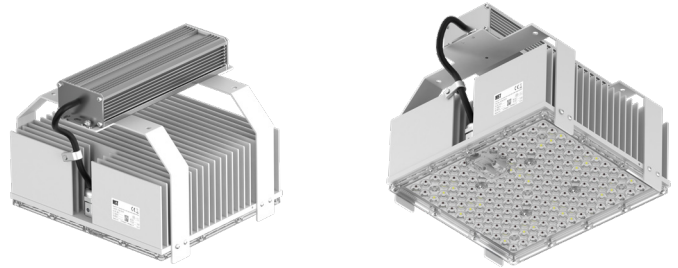

GrowLED TC 700 240W

Product description

- Direct replacement for 400W HPS fixture at 40% energy savings
- TC series for greenhouse toplighting
- Plug & Play solution enabling easy connection
- 4 hanging suspensions for simple mounting
- Multiple light spectrum for different growth stage
- Broad spectrum with implemented white light for comfortable human work environment
- Equipped with an optical lens system for effective light distribution
- Passive cooling means no extensive heat like in HPS
- Guarantee 5 years
- Possible customization

GrowLED TC 700 240W

Product name	Ordering code	Spectrum type	PPF [μmol/s]	Efficacy [μmol/J]	Power [W]	Current nominal [A]
GrowLED TC 700 240W 230V-0.3SCH DIM-0.25NC NS90 W10R90	1010 119 01546	W10R90	740	3.7	200	0.87
GrowLED TC 700 240W 230V-0.3SCH DIM-0.25NC NS90 W15R85	-	W15R85	733	3.6	203	0.88
GrowLED TC 700 240W 230V-0.3SCH DIM-0.25NC NS90 W22R78	-	W22R78	727	3.5	206	0.90
GrowLED TC 700 240W 230V-0.3SCH DIM-0.25NC NS90 W25R75	-	W25R75	720	3.4	208	0.90

Light distributon

GrowLED TC 700 240W

Spectrum

Dimensions

Specification item	Unit	Value
Length	[mm]	217
Width	[mm]	222
Height	[mm]	176
Weight	[kg]	3.9

Ordering codes

Product name	Ordering code	Pieces per box	Pieces per pallet	Box dimensions [mm]
GrowLED TC 700 240W 230V-0.3SCH DIM-0.25NC NS90 W10R90	1010 119 01546	1	105	265 x 230 x 200
GrowLED TC 700 240W 230V-0.3SCH DIM-0.25NC NS90 W15R85	-	1	105	265 x 230 x 200
GrowLED TC 700 240W 230V-0.3SCH DIM-0.25NC NS90 W22R78	-	1	105	265 x 230 x 200
GrowLED TC 700 240W 230V-0.3SCH DIM-0.25NC NS90 W25R75	-	1	105	265 x 230 x 200