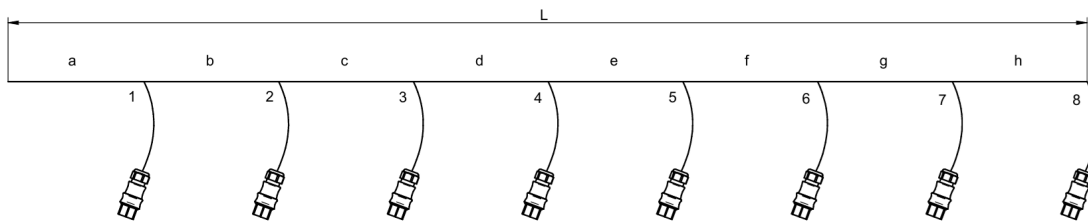

### Product description

- Rubber cable insulation
- IP rating 66
- Flexible copper wires for easy installation
- Green Wieland RST20 3 poles connectors
- Fully customized product
- Compliance and approval: CE
- UV resistance
- Junction box on request
- Molded T-branch connection

### Dimensions

Specification item	Description	Unit	Value
Total length	L	[mm]	on request
Initial length	a	[mm]	on request
Internal length	b...h	[mm]	on request
Number of branches	1...	[pcs]	on request

### Naming description

**Cable Set JB 3m 4x1m/4 2.5mm<sup>2</sup>**

1 2 3 4 5

- 1 Junction Box
- 2 Initial length
- 3 Number & length of branches
- 4 Internal length
- 5 Main cable cross section

### Ordering codes

Product name	Ordering code	Pieces per box	Pieces per pallet	Box dimensions [mm]
Cable Set ...	1010 124 xxx46	1-2	24-48	782 x 392 x 192